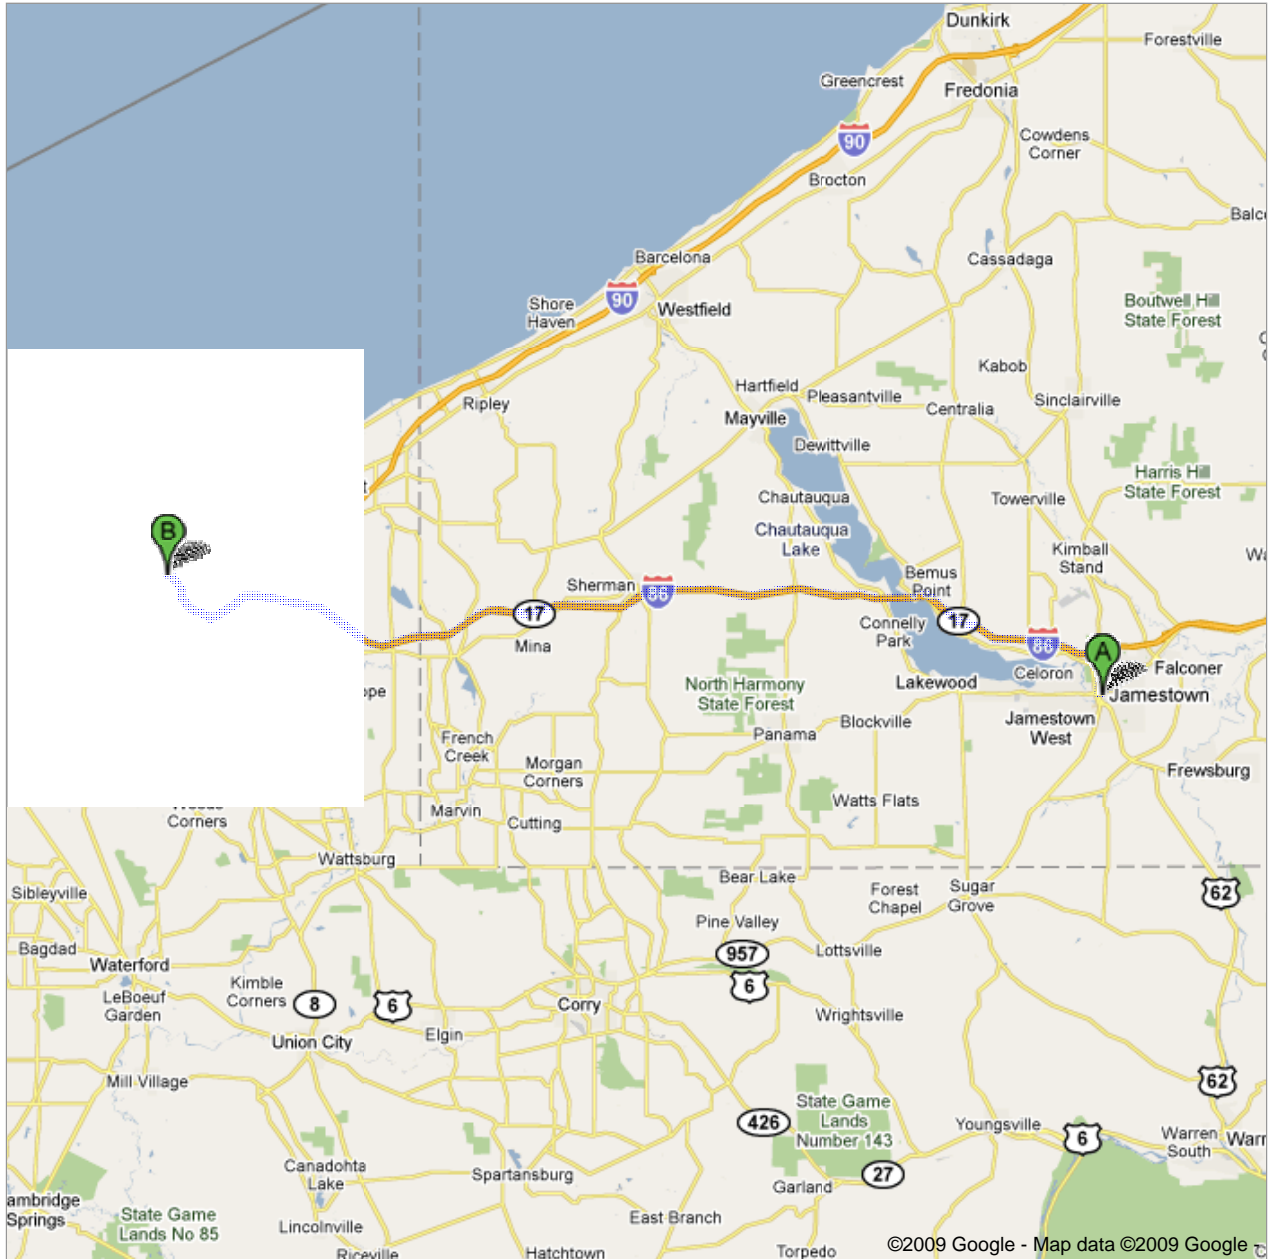

Directions to 6375 Buffalo Road, Harborcreek,
PA 16421-1632
42.0 mi – about 45 mins

Save trees. Go green!
Download Google Maps on your phone at google.com/gmm

 101 E 4th St, Jamestown, NY 14701

-
- | | | |
|-----------------------------------------------------------------------------------|--------------------------------------------------------------------------------------------|-----------------------------|
| | 1. Head west on E 4th St toward Potters Alley | go 171 ft
total 171 ft |
|  | 2. Take the 2nd right onto N Main St/NY-60 N
About 5 mins | go 1.8 mi
total 1.9 mi |
|  | 3. Turn right to merge onto I-86 W
Entering Pennsylvania
About 33 mins | go 35.3 mi
total 37.2 mi |
|  | 4. Take exit 1A to merge onto I-90 W toward Erie
About 2 mins | go 1.9 mi
total 39.1 mi |
|  | 5. Take exit 35 for PA-531 toward Harborcreek | go 0.3 mi
total 39.4 mi |
|  | 6. Turn right at Depot Rd/PA-531 N
About 4 mins | go 2.6 mi
total 42.0 mi |
|  | 7. Slight left at Buffalo Rd/US-20 W | go 164 ft
total 42.0 mi |

 6375 Buffalo Road, Harborcreek, PA 16421-1632

These directions are for planning purposes only. You may find that construction projects, traffic, weather, or other events may cause conditions to differ from the map results, and you should plan your route accordingly. You must obey all signs or notices regarding your route.

Map data ©2009 , Google

Directions weren't right? Please find your route on maps.google.com and click "Report a problem" at the bottom left.
