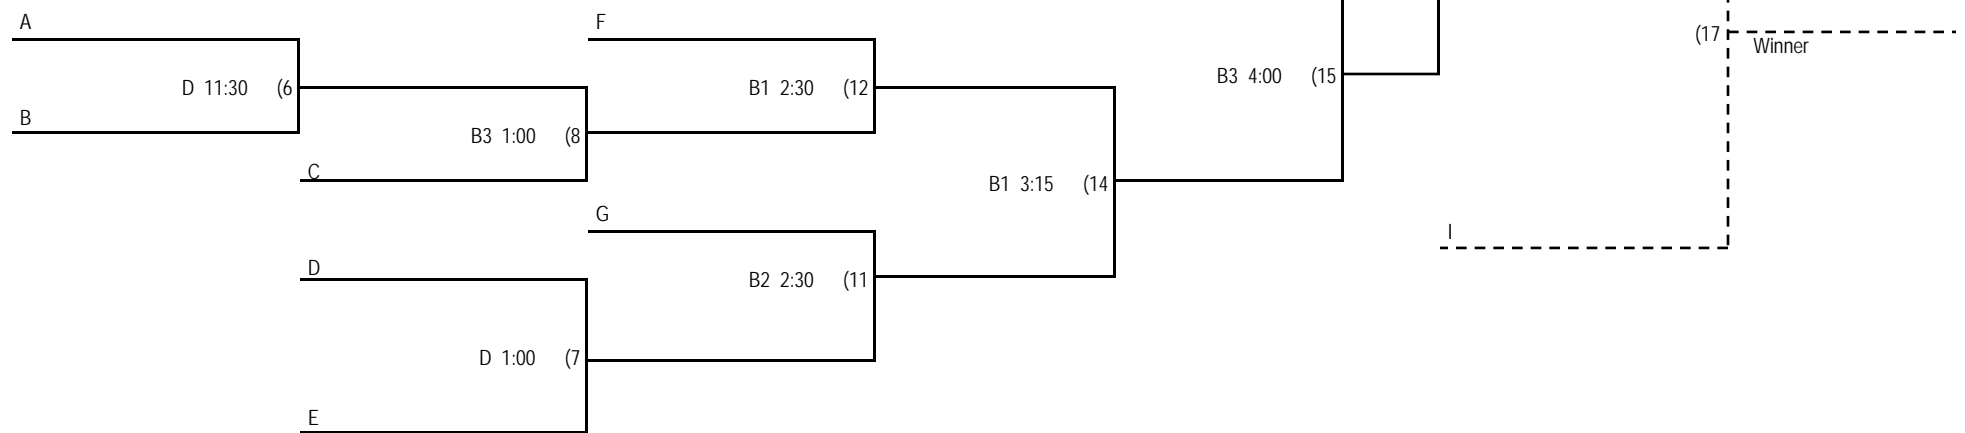

Loser's Bracket