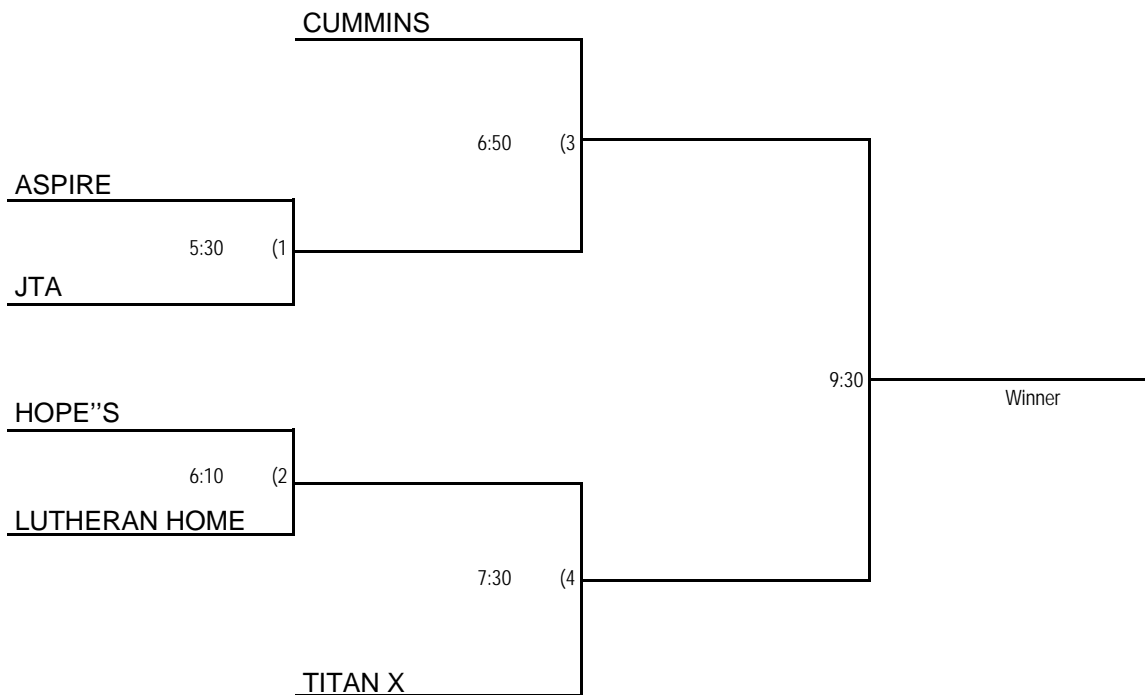

Large Division

Monday, September 14, 2009 5:30 pm

Upper Pool, Jamestown YMCA

Water Polo

Small Division

Tuesday, September 15, 2009, 5:30 pm

Upper Pool, Jamestown YMCA

Winner's Bracket