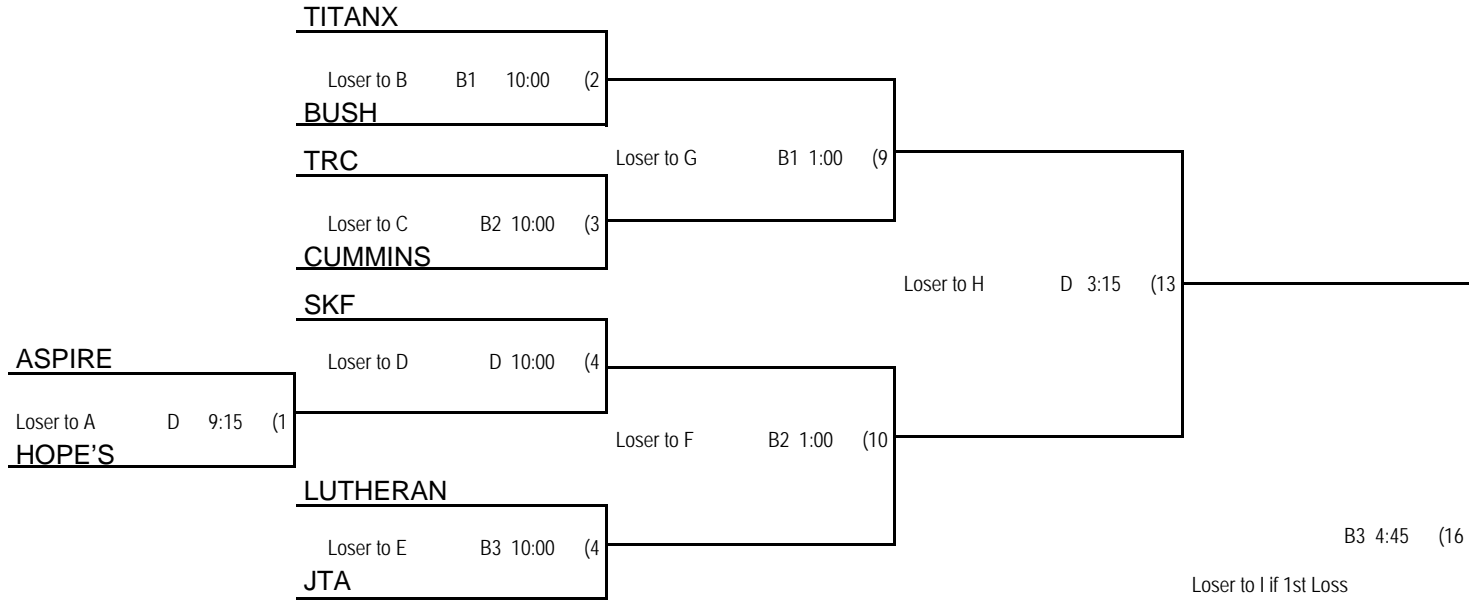

Softball

Bergman Park
Large Division
September 12, 2009

Winner's Bracket