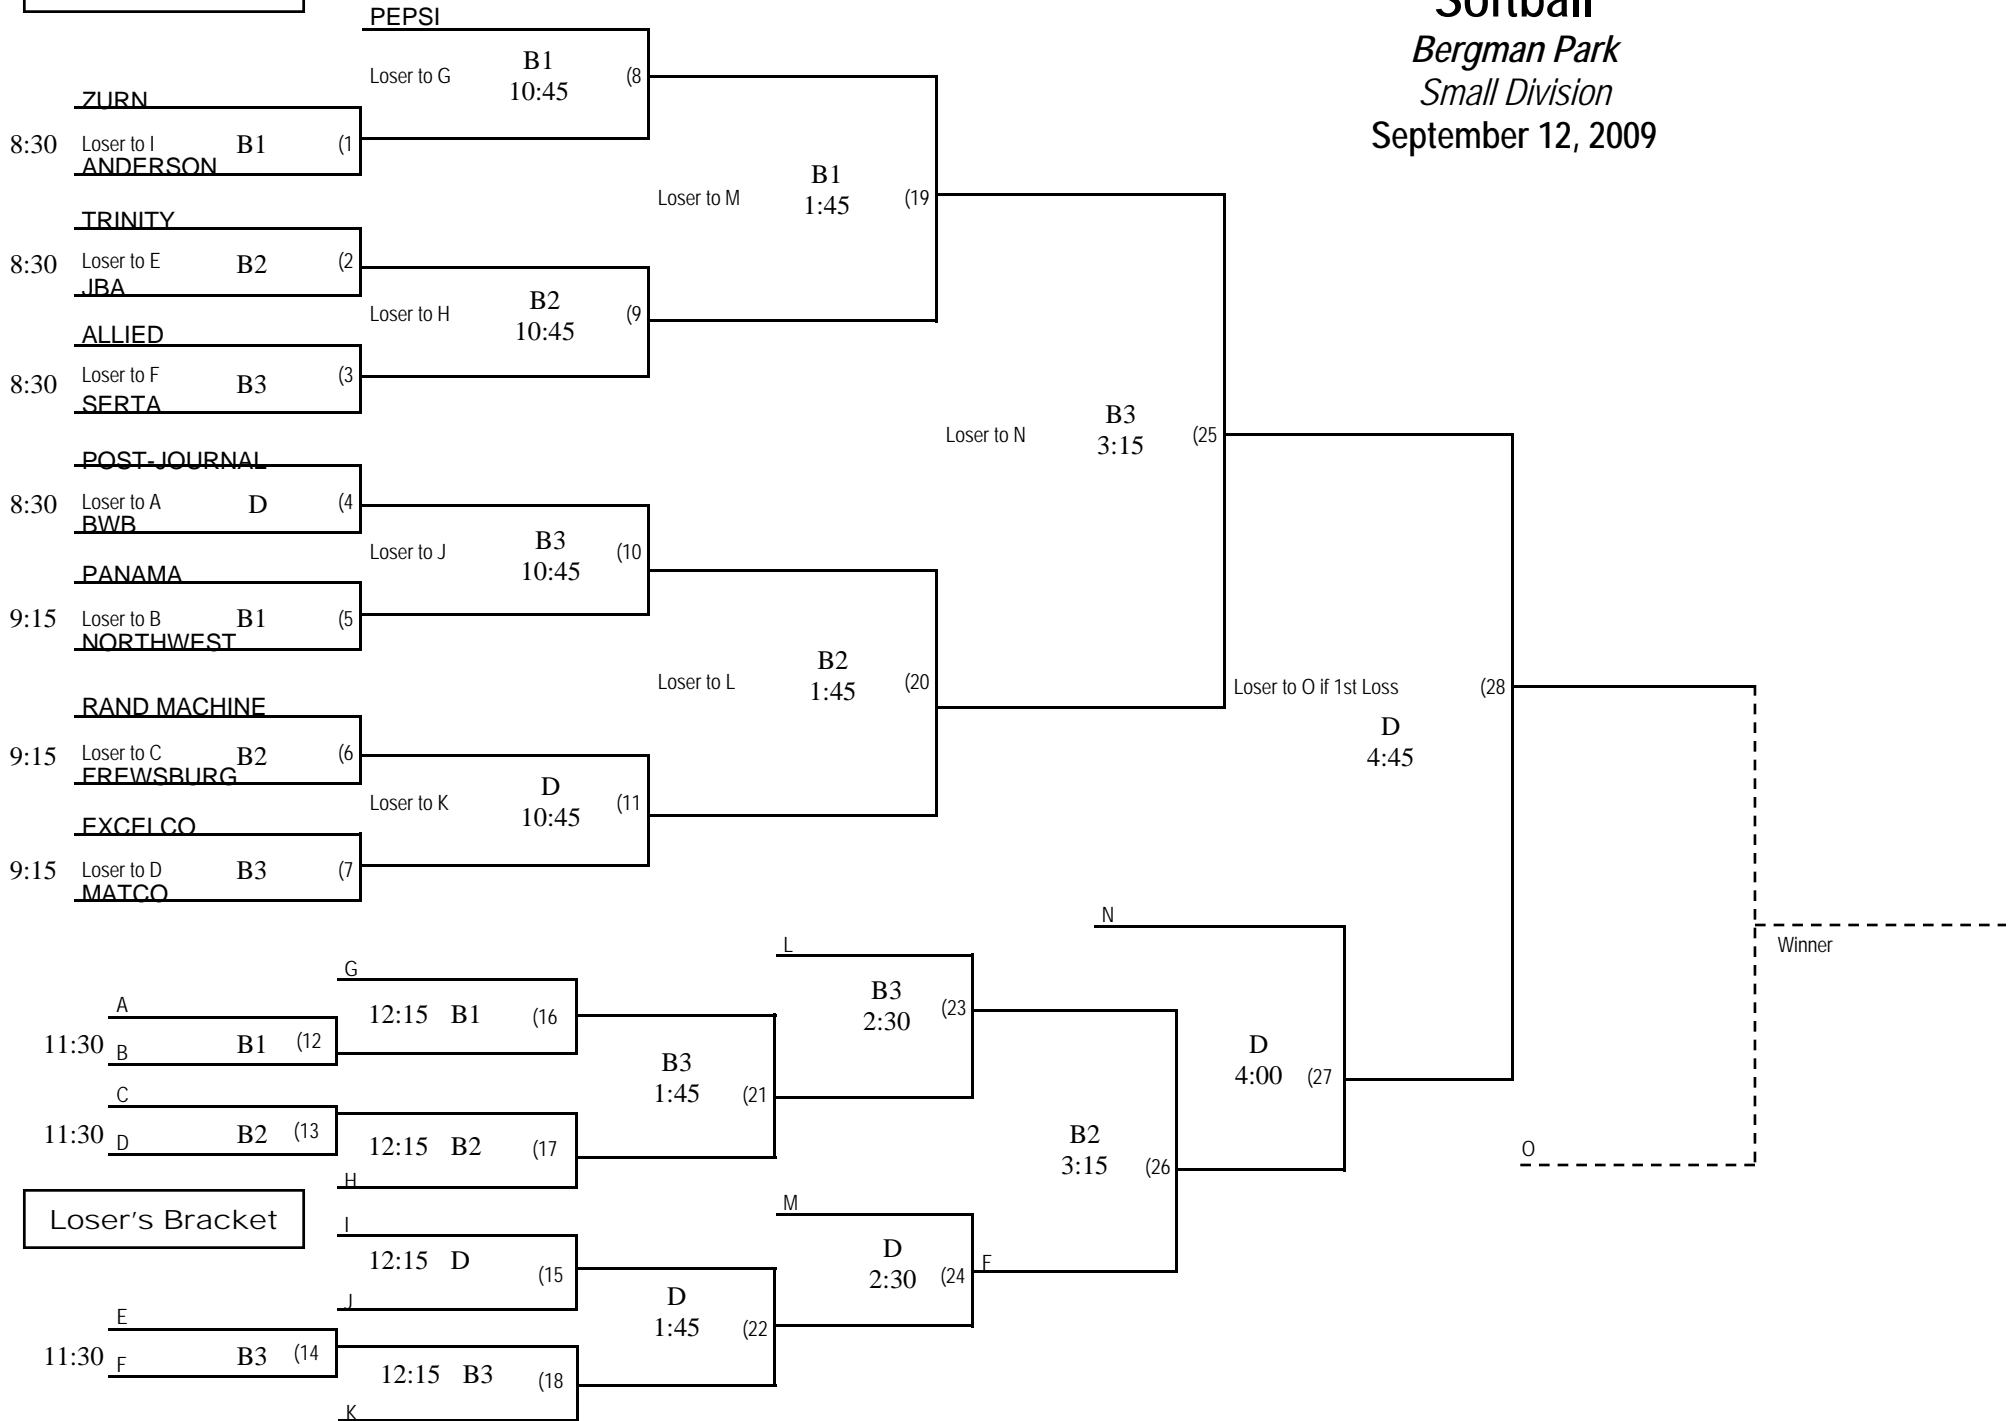

Winner's Bracket

Softball
Bergman Park
Small Division
September 12, 2009