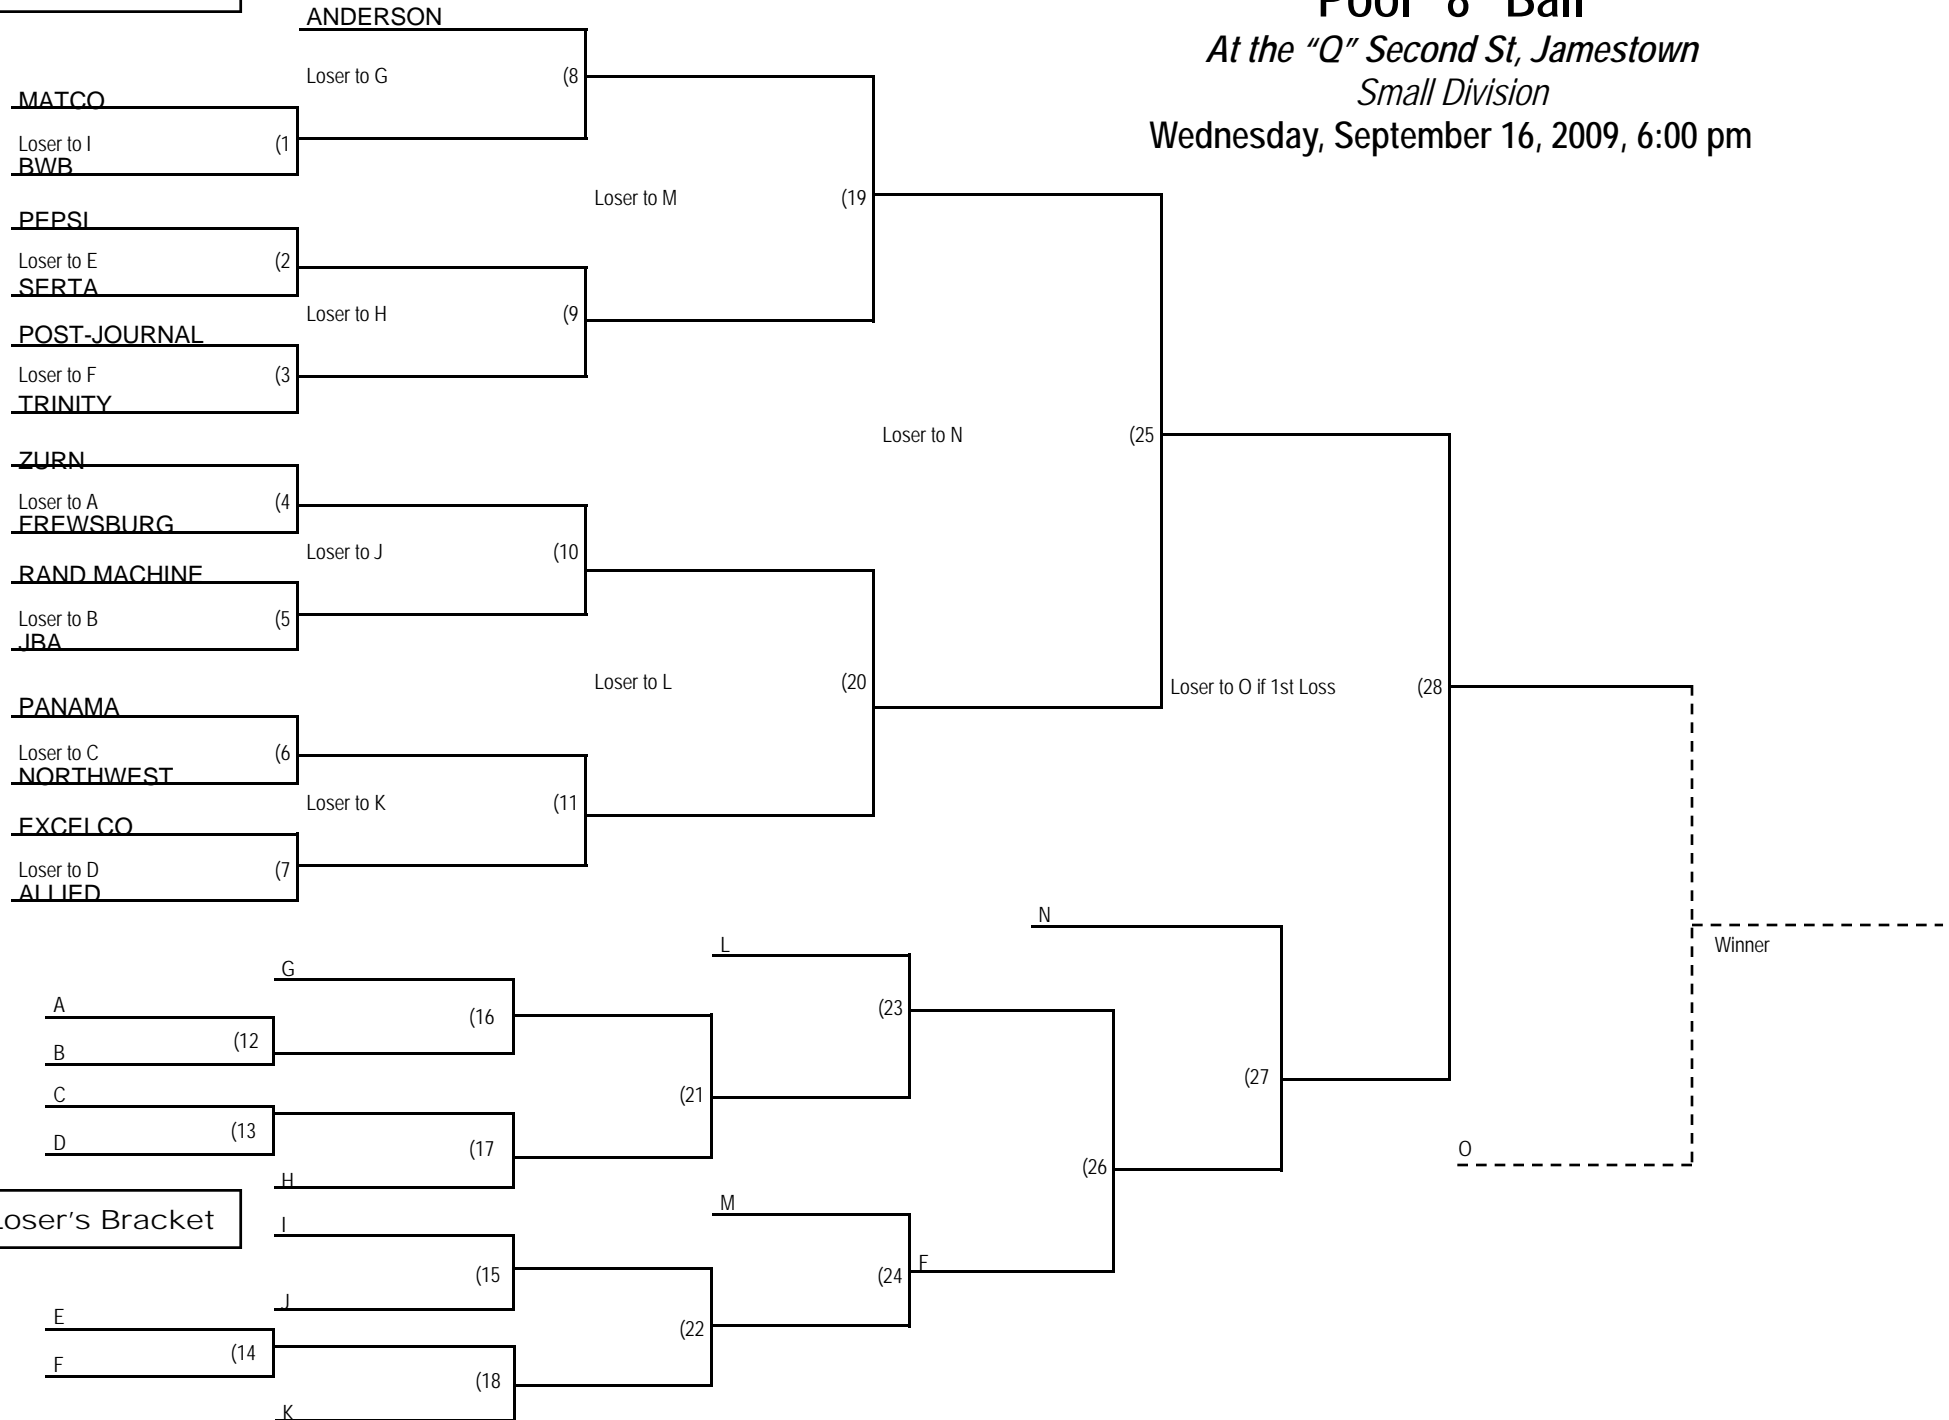

Pool "8" Ball

*At the "Q" Second St, Jamestown
Small Division*

Wednesday, September 16, 2009, 6:00 pm

Loser's Bracket

Pool "8" Ball

At the Q, Second St, Jamestown
Large Division

Thursday, September 17, 2009, 6:00 pm